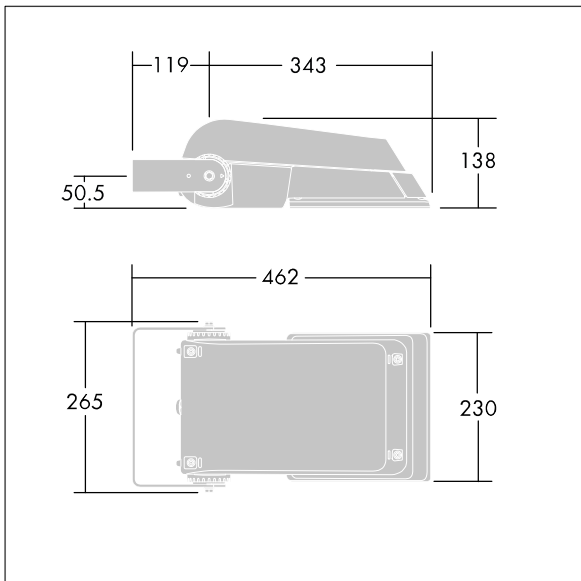

### Areaflood Pro

A compact, lightweight, general purpose LED area floodlight. With small body, LED converter configured for DALI control over additional wires, driving 24 LEDs at 700mA with Extra Wide Road light distribution. IP66, IK08, Class II electrical. Body: die-cast aluminium (EN AC-44300), Light grey 150 sanded textured (close to RAL9006).. Enclosure: 4mm thick toughened glass. Reversible mounting stirrup supplied, Complete with 4000K LED.

Dimensions: 462 x 265 x 139 mm  
 Luminaire input power: 52 W  
 Luminaire luminous flux: 7790 lm  
 Luminaire efficacy: 150 lm/W  
 weight: 6.2 kg  
 Scx: 0.05 m<sup>2</sup>

TLG\_AFLP\_F\_SMALLPDB.jpg