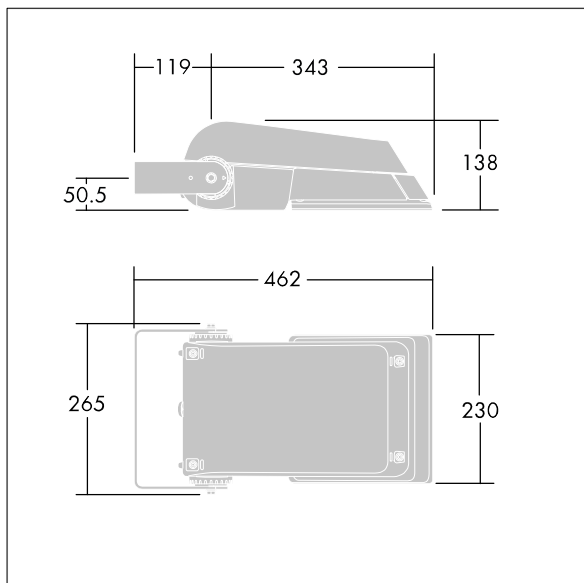

## Areaflood Pro

A compact, lightweight, general purpose LED area floodlight. With small body, LED converter configured for DALI control over additional wires, driving 24 LEDs at 700mA with asymmetrical 60° light distribution. IP66, IK08, Class I electrical. Body: die-cast aluminium (EN AC-44300), Light grey 150 sanded textured (close to RAL9006).. Enclosure: 4mm thick toughened glass. Reversible mounting stirrup supplied, Complete with 4000K LED.

Dimensions: 462 x 265 x 139 mm  
Luminaire input power: 52 W  
Luminaire luminous flux: 7748 lm  
Luminaire efficacy: 149 lm/W  
weight: 6.16 kg  
Scx: 0.05 m<sup>2</sup>

TLG\_AFLP\_F\_SMALLPDB.jpg

TLG\_AFLP\_M\_SML.wmf