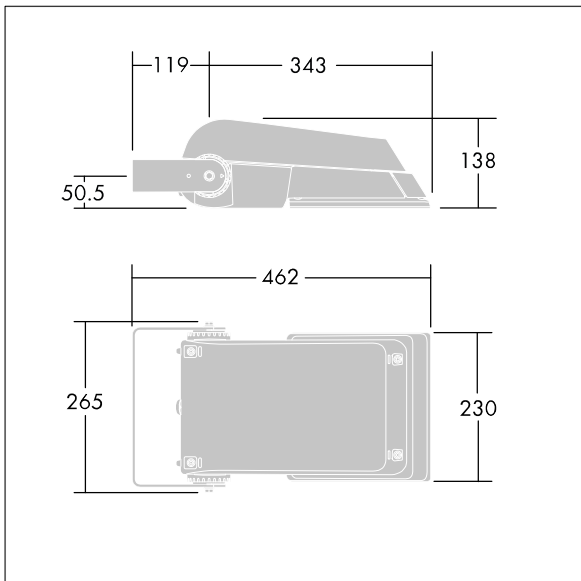

Areaflood Pro

96644768 AFP S 24L70-740 EWR HFX CL1 GY

Areaflood Pro

A compact, lightweight, general purpose LED area floodlight. With small body. LED converter configured for DALI control over additional wires, driving 24 LEDs at 700mA with Extra Wide Road light distribution. IP66, IK08, Class I electrical. Body: die-cast aluminium (EN AC-44300), Light grey 150 sanded textured (close to RAL9006).. Enclosure: 4mm thick toughened glass. Reversible mounting stirrup supplied, Complete with 4000K LED.

Dimensions: 462 x 265 x 139 mm
 Luminaire input power: 52 W
 Luminaire luminous flux: 7790 lm
 Luminaire efficacy: 150 lm/W
 weight: 6.16 kg
 Scx: 0.05 m²

TLG_AFLP_F_SMALLPDB.jpg

TLG_AFLP_M_SML.wmf

This product contains light sources of energy efficiency class D.