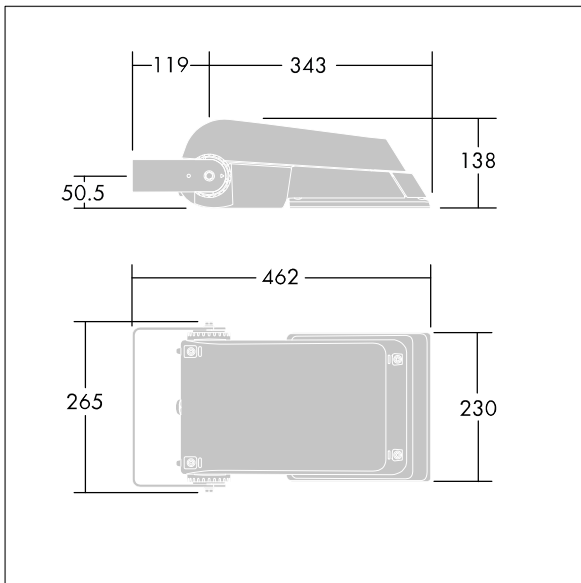

### Areaflood Pro

A compact, lightweight, general purpose LED area floodlight. With small body, LED converter configured for DALI control over additional wires, driving 36 LEDs at 500mA with asymmetrical 60° light distribution. IP66, IK08, Class II electrical. Body: die-cast aluminium (EN AC-44300), Light grey 150 sanded textured (close to RAL9006).. Enclosure: 4mm thick toughened glass. Reversible mounting stirrup supplied, Complete with 4000K LED.

Dimensions: 462 x 265 x 139 mm  
 Luminaire input power: 55 W  
 Luminaire luminous flux: 8605 lm  
 Luminaire efficacy: 156 lm/W  
 weight: 6.23 kg  
 Scx: 0.05 m<sup>2</sup>

TLG\_AFLP\_F\_SMALLPDB.jpg