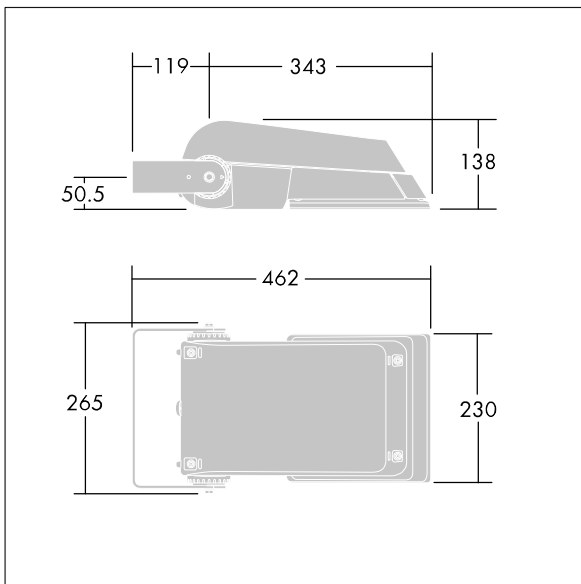

## Areaflood Pro

96644866 AFP S 36L70-740 A4 LRT CL2 GY

### Areaflood Pro

A compact, lightweight, general purpose LED area floodlight. With small body. LED converter configured for power reduction, controlled by an additional switched phase cable. ON = 100%, OFF = 50%, driving 36 LEDs at 700mA with asymmetrical 40° light distribution. IP66, IK08, Class II electrical. Body: die-cast aluminium (EN AC-44300), Light grey 150 sanded textured (close to RAL9006).. Enclosure: 4mm thick toughened glass. Reversible mounting stirrup supplied, Complete with 4000K LED.

Dimensions: 462 x 265 x 139 mm  
 Luminaire input power: 77 W  
 Luminaire luminous flux: 11594 lm  
 Luminaire efficacy: 151 lm/W  
 weight: 6.29 kg  
 Scx: 0.05 m<sup>2</sup>

TLG\_AFLP\_F\_SMALLPDB.jpg