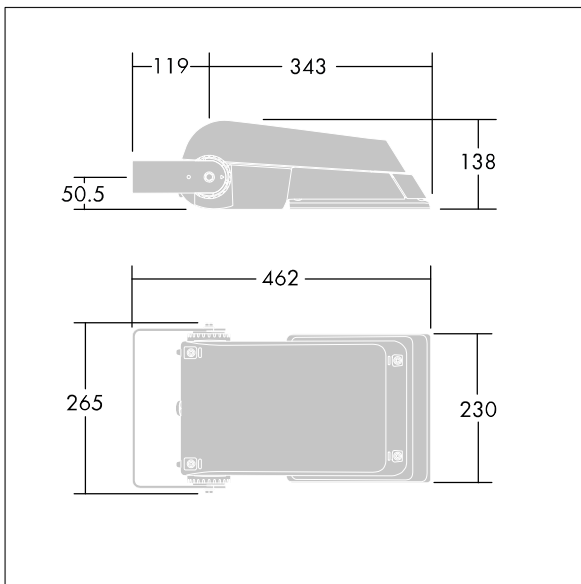

Areaflood Pro

96644867 AFP S 36L70-740 A5 LRT CL2 GY

Areaflood Pro

A compact, lightweight, general purpose LED area floodlight. With small body. LED converter configured for power reduction, controlled by an additional switched phase cable. ON = 100%, OFF = 50%, driving 36 LEDs at 700mA with asymmetrical 50° light distribution. IP66, IK08, Class II electrical. Body: die-cast aluminium (EN AC-44300), Light grey 150 sanded textured (close to RAL9006).. Enclosure: 4mm thick toughened glass. Reversible mounting stirrup supplied, Complete with 4000K LED.

Dimensions: 462 x 265 x 139 mm
 Luminaire input power: 77 W
 Luminaire luminous flux: 11281 lm
 Luminaire efficacy: 147 lm/W
 weight: 6.29 kg
 Scx: 0.05 m²

TLG_AFLP_F_SMALLPDB.jpg

TLG_AFLP_M_SML.wmf

This product contains light sources of energy efficiency classes D, E.