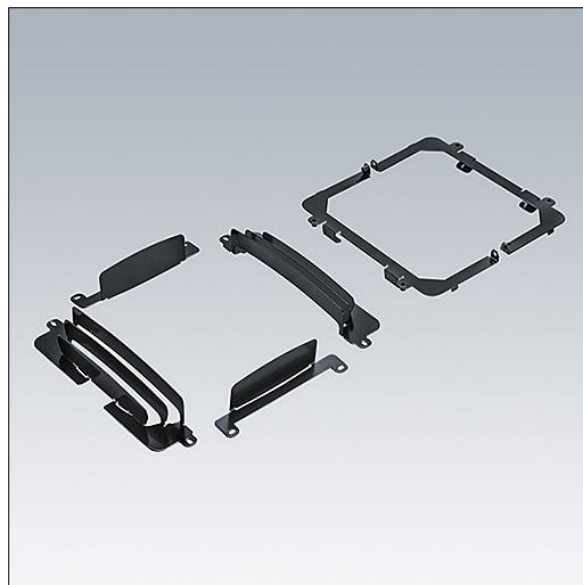

# Areaflood Pro

96645108 AFP S LOUVRES F+B

THORN

## Areaflood Pro

Louvre kit for Areaflood Pro small, with more than 15 configurations. The light can be cut-off from the front, back, left or right but there is also the possibility to do all at the same time thanks to a smart design. Can be installed before or after installation on site. Finished black (close to RAL9005).