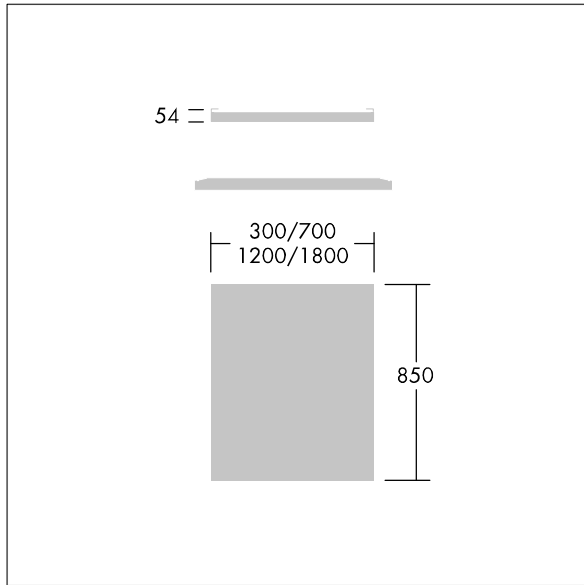

# Arena Symphony

96628180 ARENA LED INFILL 300MM

THORN

## Arena Symphony

Infill panel for Arena Symphony LED system.

Dimensions: 300 x 850 x 50 mm

Weight: 2.5 kg

TLG\_ARNS\_M\_RAFT.wmf