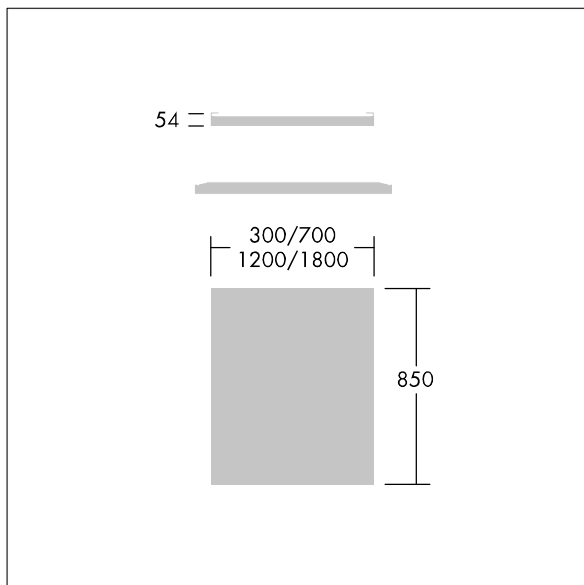

Arena Symphony

96628182 ARENA LED INFILL 1200MM

THORN

Arena Symphony

Infill panel for Arena Symphony LED system.

Dimensions: 1200 x 850 x 50 mm

Weight: 10.5 kg

ZS_ERS_F_96628182_1.jpg