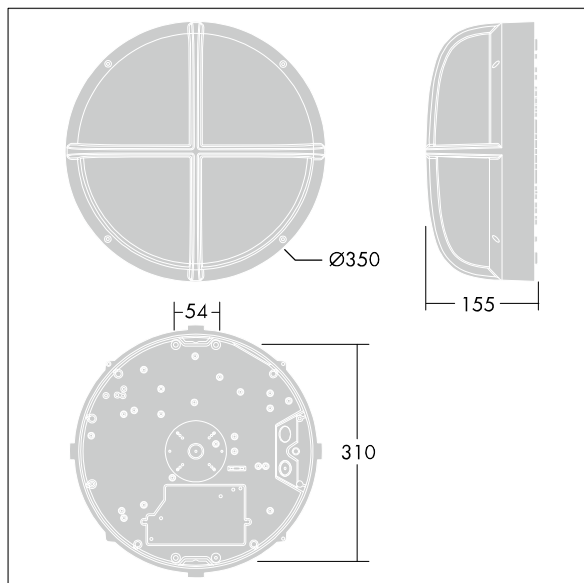

## EyeKon LED

96665912 EYE BE LED1550-840 HF E3 L ANT

EN 55015	IP65	IK10							850°C	T <sub>a</sub> 0 +25
-------------	------	------	--	--	--	--	--	--	-------	-------------------------

### EyeKon LED

Round, impact resistant LED bulkhead luminaire.  
Electronic, fixed output control gear with 3 hour, manual test, emergency lighting circuit. Class I electrical, IP65, IK10. Body: large size, die-cast aluminium (LM6), powder coated anthracite. Diffuser: opal polycarbonate with die-cast aluminium bezel feature. Electrical connection via 4 x 2 x 2.5mm<sup>2</sup> terminal block. Complete with 4000K LED

Dimensions: Ø340 x 155 mm  
Luminaire input power: 16 W  
Weight: 3.6 kg

TLG\_EYKN\_F\_LGBEZANTHOP.jpg

TLG\_EYKN\_M\_LGE.wmf

This product contains a light source of energy efficiency class C.