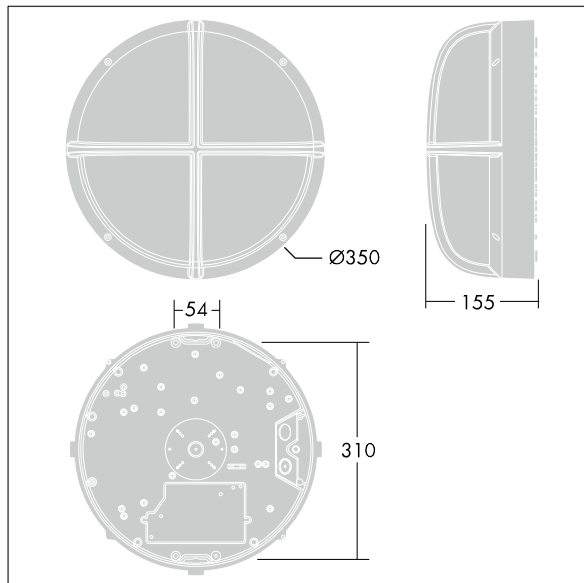

# EyeKon LED

THORN

96666061 EYE VS LED750-830 MWS E3 L ANT

EN 55015	IP65	IK10	⊕	CE	⚡	EAC	⚡	⚡	850°C	T <sub>a</sub> 0 +25
----------	------	------	---	----	---	-----	---	---	-------	-------------------------

## EyeKon LED

Round, impact resistant LED bulkhead luminaire.  
Electronic, fixed output control gear with 3 hour, manual test, emergency lighting circuit. Class I electrical, IP65, IK10. Body: large size, die-cast aluminium (LM6), powder coated anthracite. Diffuser: opal polycarbonate with die-cast aluminium visor feature. Electrical connection via 4 x 2 x 2.5mm<sup>2</sup> terminal block. With integral motion sensor for on/off control. Complete with 3000K LED

Dimensions: Ø340 x 155 mm  
Luminaire input power: 11 W  
Weight: 3.5 kg

TLG\_EYKN\_F\_LGVSANTHOP.jpg

TLG\_EYKN\_M\_LGE.wmf

This product contains a light source of energy efficiency class C.

All values marked with an \* are rated values. Thorn uses tried and tested components from leading suppliers, however there may be isolated instances of technology-related failures of individual LEDs during the rated product lifetime. International standards set the tolerance in initial flux and connected load at ±10%. Unless stated otherwise, the values apply to an ambient temperature of 25°C.