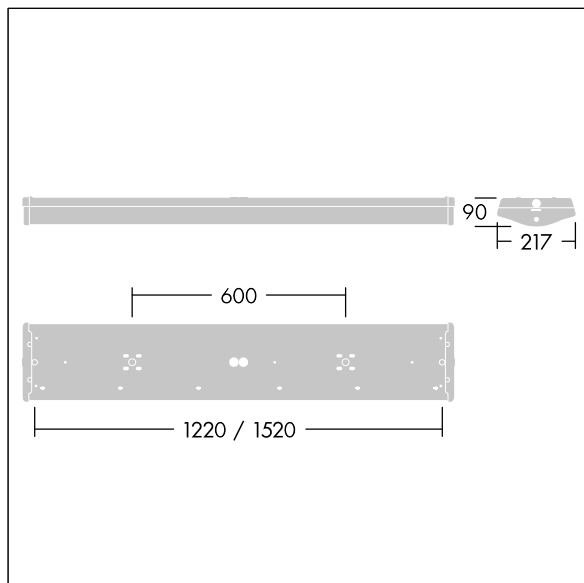

College

96628879 COLLEGE 6500-840 HF E3 L1500

THORN

IP44	IK05							850°C	T _a 0 +25
------	------	--	--	--	--	--	--	-------	-------------------------

College

A high performance, Surface mounted, LED luminaire.
Electronic, fixed output control gear with 3 hour, manual test, emergency lighting circuit. Class I electrical, IP44.
Body: white painted steel. End caps: white polycarbonate with a curved, precision extruded clear prismatic polycarbonate diffuser. Ø21.5mm cable entry hole in the centre of the back spine with optional cable entry through each end cap. Fitting supplied with sealing grommets and innovative "quick fix" horseshoe and sliding washers for direct screw fixing to surface, fixing centres 1450mm. Standard BESA fixings. Can be suspended using wire suspension accessory kit (to be ordered separately). 4 x 2 x 2.5mm² piano key terminal block. Complete with 4000K LED

Dimensions: 1520 x 217 x 90 mm

Luminaire input power: 57.3 W

Weight: 4.9 kg

TLG_CLLG_F_P1.jpg

TLG_CLLG_M_LD1.wmf

This product contains light sources of energy efficiency class D.

All values marked with an * are rated values. Thorn uses tried and tested components from leading suppliers, however there may be isolated instances of technology-related failures of individual LEDs during the rated product lifetime. International standards set the tolerance in initial flux and connected load at ±10%. Unless stated otherwise, the values apply to an ambient temperature of 25°C.