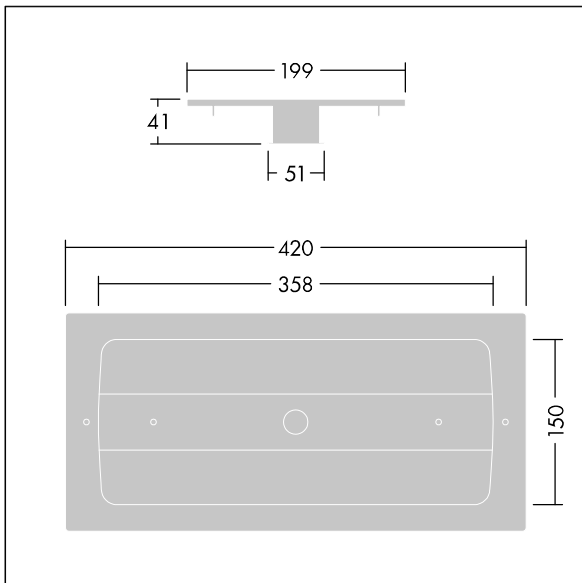

Voyager Solid

96629770 VOYAGER SOLID L FSR WH

THORN

Voyager Solid

Frame to adapt large Voyager Solid surface mounted luminaire to recessed. 45mm ceiling void is required.

TLG_VYSO_F_FRAMEL.jpg

TLG_VYSO_M_FRAMEL.wmf