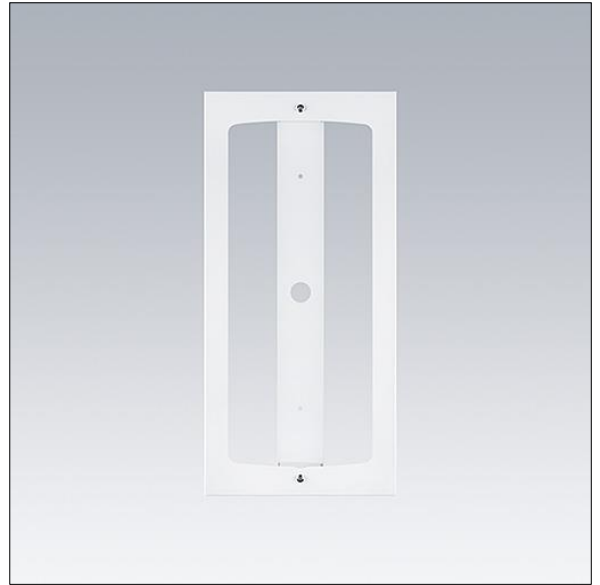

Voyager Solid

96629770 VOYAGER SOLID L FSR WH

THORN

Voyager Solid

Frame to adapt large Voyager Solid surface mounted luminaire to recessed. 45mm ceiling void is required.

TLG_VYSO_F_FRAMEL.jpg

TLG_VYSO_M_FRAMEL.wmf