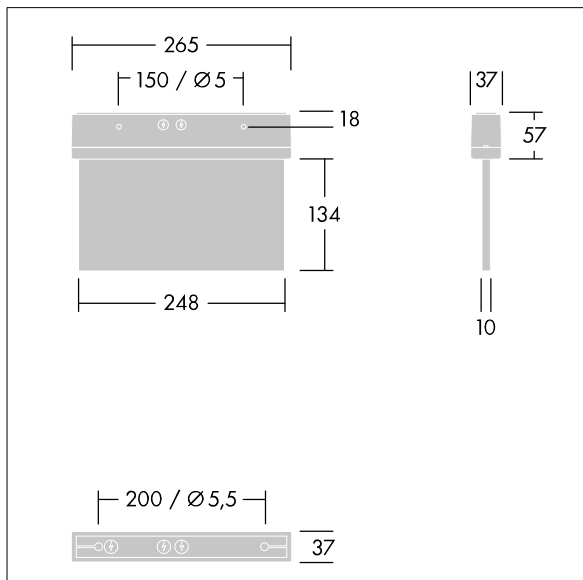

TLG_VYST_M_115MFS.wmf

All values marked with an * are rated values. Unless stated otherwise, the values apply to an ambient temperature of 25°C.

Thorn Lighting is constantly developing and improving its products. The right is reserved to change specifications without prior notification or public announcement.
© Thorn Lighting