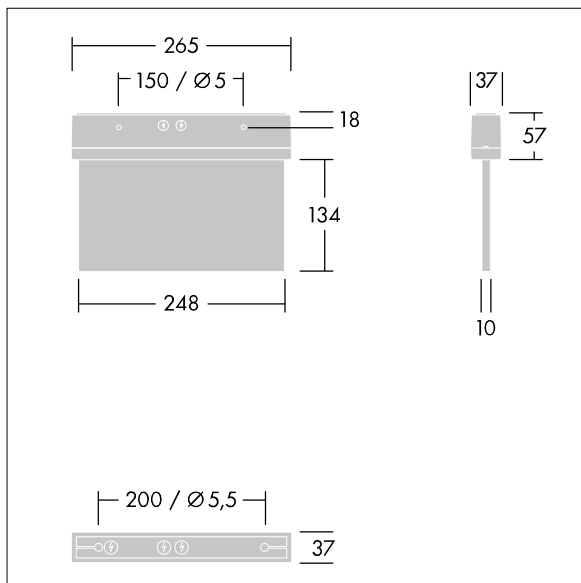

Voyager Style

THORN

96222361 VOYAGER STYLE 115 MS ECC SM-S WH

IP43 IK03  T_{a-10}
 $+40$

Voyager Style

Ultra slim LED escape sign luminaire for surface mounted, wall or ceiling mounting; recessed ceiling mounting possible with optional recessed ceiling frame; Luminaire for central emergency light supply, with circuit monitoring, without single monitoring of the luminaire; ; housing made of polycarbonate ; luminaire easy to install; Quick fit terminal block, through wiring possible up to 2,5 mm²; supplied with a set of ISO 7010 mountable direction signs (left, right, up, down and blank) for viewing from a maximum distance of 23 m; mounting of signs with discrete mounting pins; zero maintenance thanks to LED technology; service life of 50,000 h at constant luminous flux; uniform backlighting of pictogram; luminance > 500 cd/m² in the white region; Power supply: 220/240 V AC; Luminaire input power: 5 W; degree of protection: IP43, class of protection: Class II electrical; Impact strength: Impact strength: IK03; Dimensions: 265 x 37 x 191 mm; weight: 0.85 kg

TLG_VYST_F_115MS.jpg

TLG_VYST_M_115MFS.wmf

All values marked with an * are rated values. Unless stated otherwise, the values apply to an ambient temperature of 25°C.

Thorn Lighting is constantly developing and improving its products. The right is reserved to change specifications without prior notification or public announcement.
© Thorn Lighting