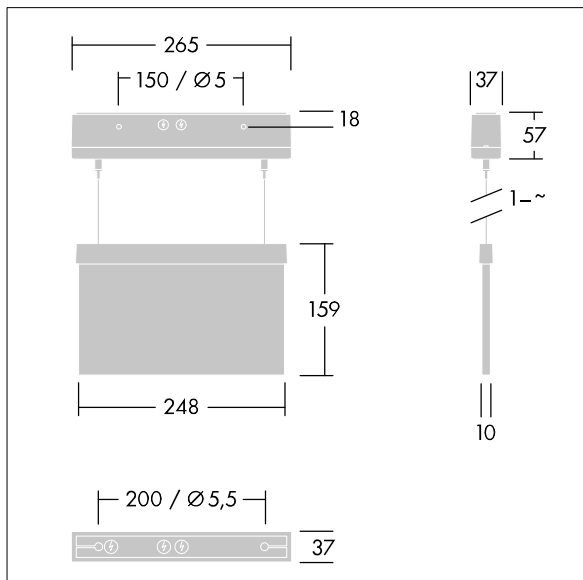

TLG_VYST_M_115MC.wmf

All values marked with an * are rated values. Unless stated otherwise, the values apply to an ambient temperature of 25°C.

Thorn Lighting is constantly developing and improving its products. The right is reserved to change specifications without prior notification or public announcement.
© Thorn Lighting