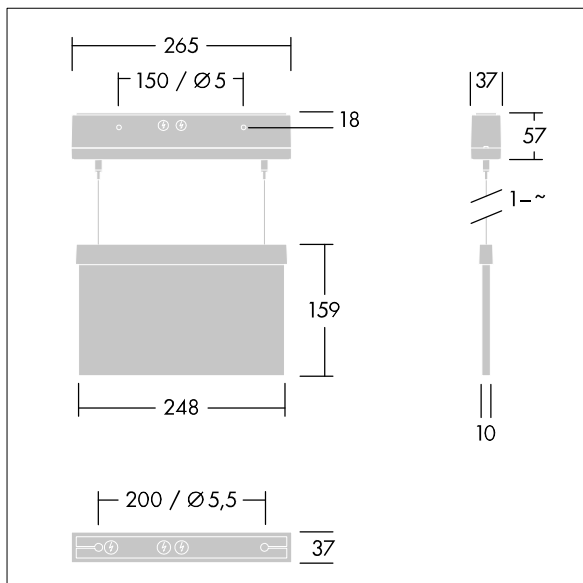

TLG_VYST_M_115MC.wmf

All values marked with an * are rated values. Unless stated otherwise, the values apply to an ambient temperature of 25°C.

Thorn Lighting is constantly developing and improving its products. The right is reserved to change specifications without prior notification or public announcement.
© Thorn Lighting