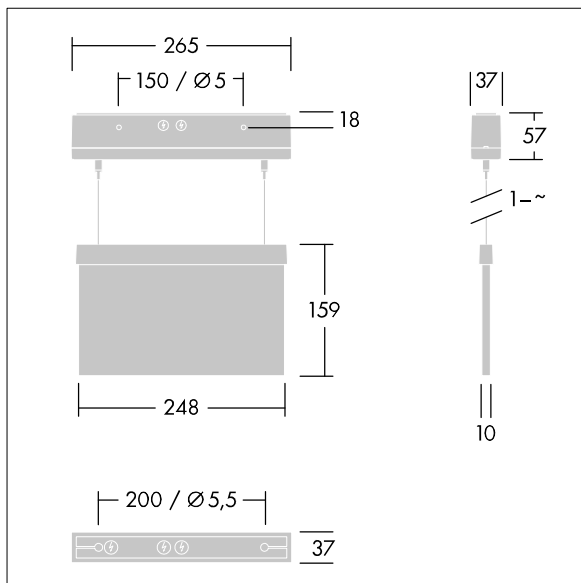

Voyager Style

THORN

96222366 VOYAGER STYLE 115 MS-WF15 ECS SM-S WH

IP40 IK03  T_{a-10}
 $+40$

Voyager Style

Ultra slim LED escape sign luminaire for suspended, wall or ceiling mounting; recessed ceiling mounting possible with optional recessed ceiling frame; Luminaire for central emergency light supply, for single luminaire monitoring via Powerline on the CPS system, settable emergency light level; Non-maintained and maintained mode settable via the central battery system; housing made of polycarbonate white; luminaire easy to install; Quick fit terminal block, through wiring possible up to 2,5 mm²; supplied with a set of ISO 7010 mountable direction signs (left, right, up, down and blank) for viewing from a maximum distance of 23 m; mounting of signs with discrete mounting pins; zero maintenance thanks to LED technology; service life of 50,000 h at constant luminous flux; uniform backlighting of pictogram; luminance > 500 cd/m² in the white region; Power supply: 220/240 V AC; Luminaire input power: 5.7 W; degree of protection: IP40, class of protection: Class II electrical; Impact strength: Impact strength: IK03; Dimensions: 265 x 37 x 57 mm; weight: 1.01 kg

TLG_VYST_F_115MSWF.jpg

TLG_VYST_M_115MC.wmf

All values marked with an * are rated values. Unless stated otherwise, the values apply to an ambient temperature of 25°C.

Thorn Lighting is constantly developing and improving its products. The right is reserved to change specifications without prior notification or public announcement.
© Thorn Lighting