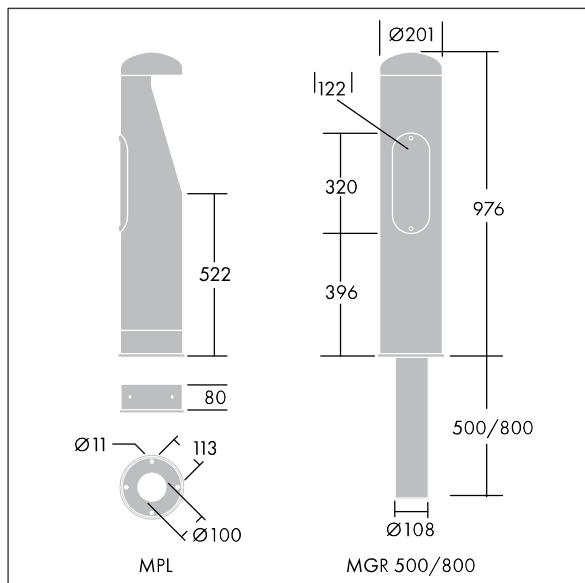

# THORN

96275588 URBA BOLLARD 4L105 730 CL2

## Urba Bollard

A decorative LED bollard. Electronic, fixed output control gear. Class II electrical, IP65, IK10. Body and bezel: low carbon steel, electro-plated zinc, finished black (RAL 9005). Diffuser: clear 5mm polycarbonate plate. Flange or root mounted using bases to be ordered separately. Complete with 3000K LED.

Dimensions: Ø200 x 970 mm  
Luminaire input power: 15 W  
Luminaire luminous flux: 1009 lm  
Luminaire efficacy: 67 lm/W  
Weight: 12.9 kg

TLG\_TE1\_F\_PDB.jpg

TLG\_TE1\_M\_LD1.wmf

This product contains a light source of energy efficiency class D.