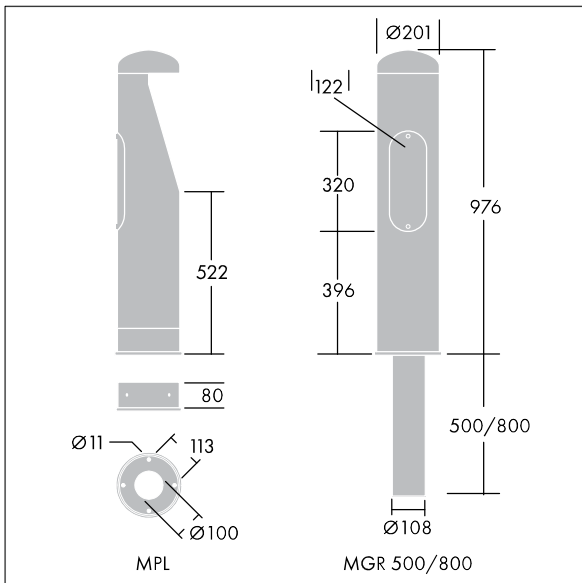

Urba Bollard

THORN

96275589 URBA BOLLARD 4L105 730 CL1

Urba Bollard

A decorative LED bollard. Electronic, fixed output control gear. Class I electrical, IP65, IK10. Body and bezel: low carbon steel, electro-plated zinc, finished black (RAL 9005). Diffuser: clear 5mm polycarbonate plate. Flange or root mounted using bases to be ordered separately. Complete with 3000K LED.

Dimensions: Ø200 x 970 mm
Luminaire input power: 15 W
Luminaire luminous flux: 1009 lm
Luminaire efficacy: 67 lm/W
Weight: 12.1 kg

TLG_TE1_F_PDB.jpg

TLG_TE1_M_LD1.wmf

This product contains a light source of energy efficiency class D.

All values marked with an * are rated values. Thorn uses tried and tested components from leading suppliers, however there may be isolated instances of technology-related failures of individual LEDs during the rated product lifetime. International standards set the tolerance in initial flux and connected load at ±10%. Unless stated otherwise, the values apply to an ambient temperature of 25°C.