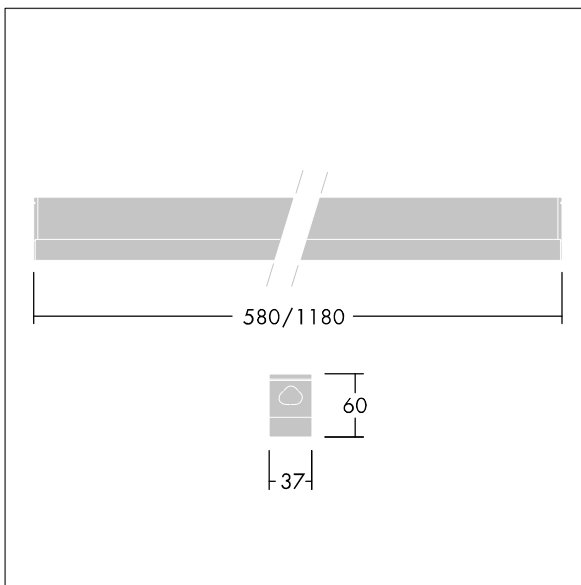

Equaline Mini

96630782 EQUAMINI L580 LED2100-840 HFX SD

IP20 IK06        T_a35

Equaline Mini

A slim Surface mounted LED batten luminaire. Electronic, DALI dimmable control gear. Class I electrical. IP20, IK06. Body: extruded aluminium anodised finish. Diffuser: opal polycarbonate plastic. End-cap: Dual-colour injected polycarbonate plastic. Electrical connection via end-cap feed in (SD). Continuous linking possible. Complete with 4000K LED

Dimensions: 580 x 37 x 60 mm
 Luminaire input power: 18.8 W
 Luminaire luminous flux: 2189 lm
 Luminaire efficacy: 116 lm/W
 Weight: 0.75 kg

TLG_EQUM_F_SS.jpg

TLG_EQUM_M_LD1.wmf

This product contains a light source of energy efficiency class C.