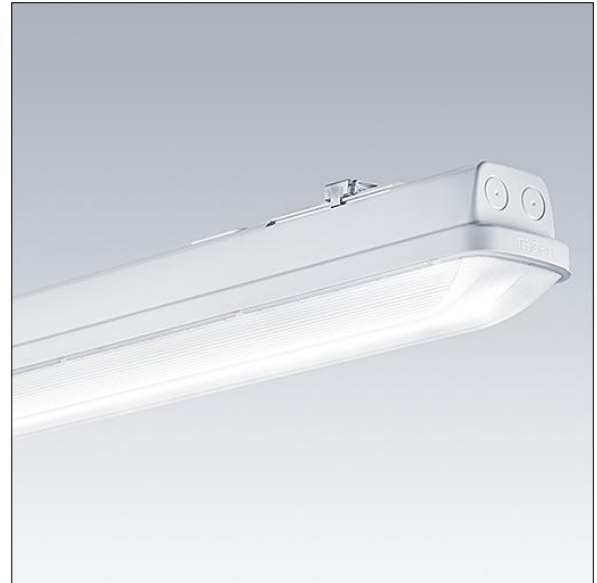

## Aquaforce Pro

An IP66, dust and moisture resistant LED luminaire.  
DALI/DSI dimmable Luminaire with motion sensor and CorridorFUNCTION. With medium beam distribution. Class I electrical. Canopy: light grey polycarbonate. Diffuser: high transmission opal polycarbonate with refraction prisms. Patented snap-on mechanism EasyClick for clipless mounting of diffuser. For surface or suspended mounting. Quick-fix brackets supplied for surface mounting. Suitable for ceiling or wall (both vertically and horizontally). Approved for indoor use or in canopied outdoor areas (see installation instructions). Mounting kits for conduit, chain suspension and catenary suspension are available as accessories. Suitable for through wiring with H05VV or NYM cable (rated 10A). Integral presence detector for dimming control (corridor function). ambient temperature: -20°C to +45°C. Complete with 4000K LED..

Note: please contact your consultant if you are planning to use the luminaire in environments with chemical pollutants, high or condensing humidity and major variations in temperature.

Dimensions: 1100 x 92 x 90 mm  
Luminaire input power: 20.1 W  
Luminaire luminous flux: 2950 lm  
Luminaire efficacy: 147 lm/W  
Weight: 1.74 kg