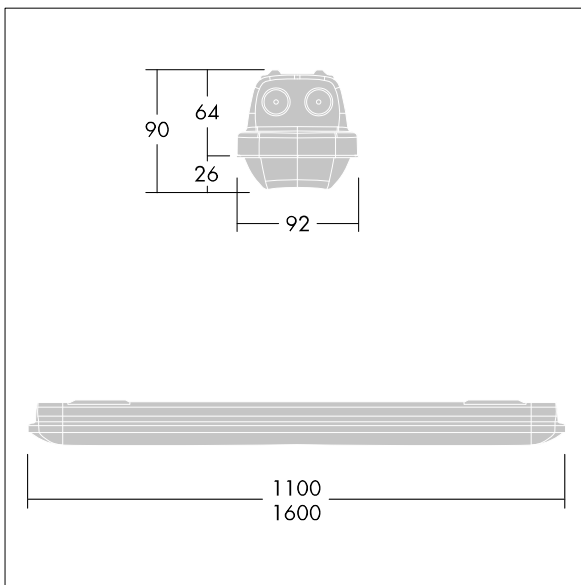

TLG_AQUP_M_LD1.wmf

All values marked with an * are rated values. Thorn uses tried and tested components from leading suppliers, however there may be isolated instances of technology-related failures of individual LEDs during the rated product lifetime. International standards set the tolerance in initial flux and connected load at ±10%. Unless stated otherwise, the values apply to an ambient temperature of 25°C.

Thorn Lighting is constantly developing and improving its products. The right is reserved to change specifications without prior notification or public announcement.
© Thorn Lighting