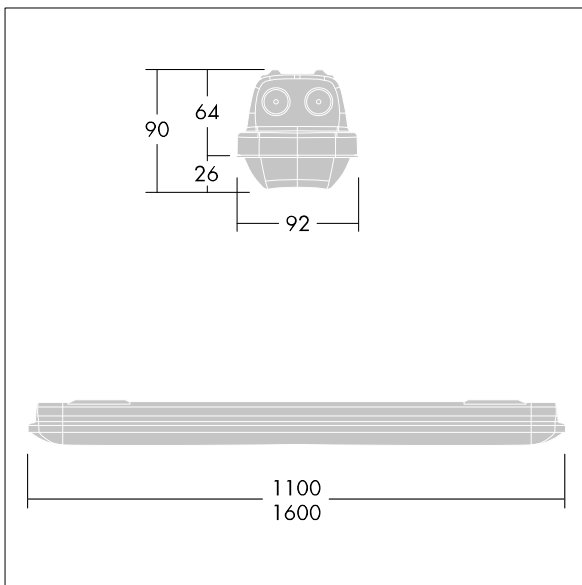

TLG_AQUP_M_LD1.wmf

All values marked with an * are rated values. Thorn uses tried and tested components from leading suppliers, however there may be isolated instances of technology-related failures of individual LEDs during the rated product lifetime. International standards set the tolerance in initial flux and connected load at $\pm 10\%$. Unless stated otherwise, the values apply to an ambient temperature of 25°C.

Thorn Lighting is constantly developing and improving its products. The right is reserved to change specifications without prior notification or public announcement.
© Thorn Lighting