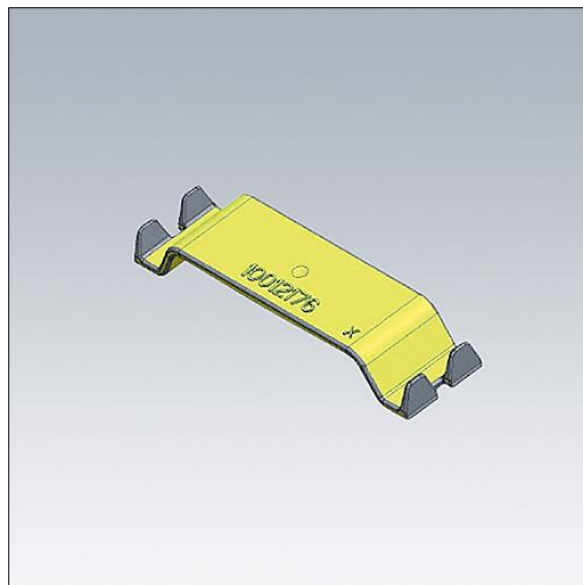

# Aquaforce Pro

96631102 HLD TW AQFPRO

THORN

## Aquaforce Pro

Spare clip for holding internal through wiring.

TLG\_AQUP\_F\_HLDTW.jpg