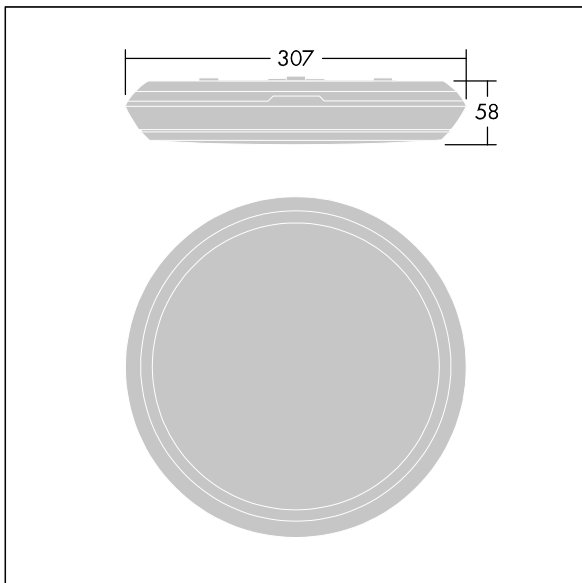

TLG_KATO_M_RD_LDS.wmf

This product contains a light source of energy efficiency class C.

All values marked with an * are rated values. Thorn uses tried and tested components from leading suppliers, however there may be isolated instances of technology-related failures of individual LEDs during the rated product lifetime. International standards set the tolerance in initial flux and connected load at ±10%. Unless stated otherwise, the values apply to an ambient temperature of 25°C.

Thorn Lighting is constantly developing and improving its products. The right is reserved to change specifications without prior notification or public announcement.
© Thorn Lighting