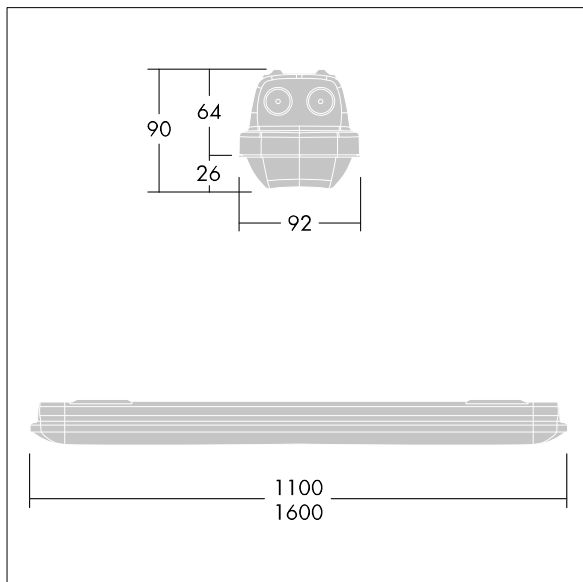

TLG_AQUP_M_LD1.wmf

All values marked with an * are rated values. Thorn uses tried and tested components from leading suppliers, however there may be isolated instances of technology-related failures of individual LEDs during the rated product lifetime. International standards set the tolerance in initial flux and connected load at $\pm 10\%$. Unless stated otherwise, the values apply to an ambient temperature of 25°C.

Thorn Lighting is constantly developing and improving its products. The right is reserved to change specifications without prior notification or public announcement.
© Thorn Lighting