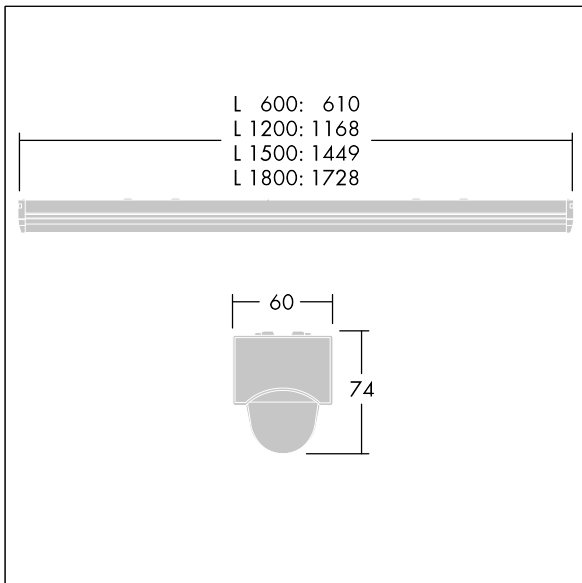

PopPack

THORN

96631570 POPPACK LED 11000-840 HF L1800

IP20	IK03		CE		EAC			650°C	T _a -20 +25
------	------	--	----	--	-----	--	--	-------	---------------------------

PopPack

Batten LED luminaire. Electronic, fixed output control gear.
Body: coated, formed steel, white (RAL9016). End caps:
injection moulded polycarbonate,. Diffuser: textured opal
acrylic. Electrical connection via 3 x 2 x 2.5mm² terminal
block. Complete with 4000K LED

Dimensions: 1728 x 60 x 74 mm
Luminaire input power: 74.1 W
Luminaire luminous flux: 10900 lm
Luminaire efficacy: 147 lm/W
Weight: 1.8 kg

TLG_POPL_F_PDB_EMPTY.jpg

TLG_POPL_M_LD1.wmf

This product contains a light source of energy efficiency class D.