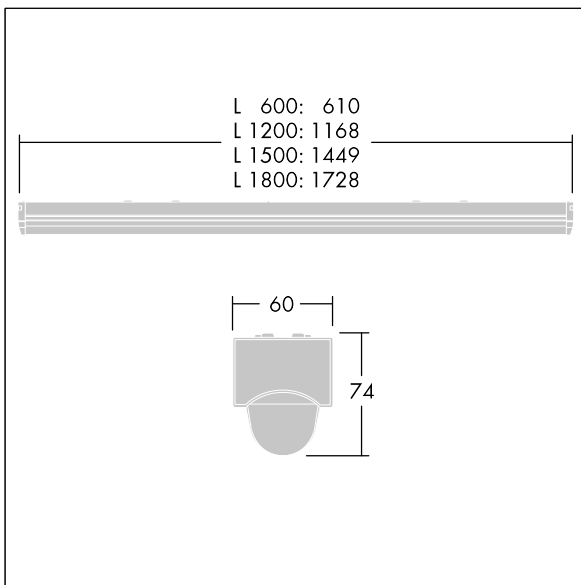

PopPack

96631543 POPPACK LED 4500-840 HF E3 L1200

IP20	IK03							650°C	T _a 0 +25
------	------	--	--	--	--	--	--	-------	-------------------------

PopPack

Batten LED luminaire. Electronic, fixed output control gear with 3 hour, manual test, emergency lighting circuit. Body: coated, formed steel, white (RAL9016). End caps: injection moulded polycarbonate, white. Diffuser: textured opal acrylic. Electrical connection via (3 + 3) x 2 x 2.5mm² terminal block. Complete with 4000K LED

Dimensions: 1168 x 60 x 74 mm
 Luminaire input power: 35.6 W
 Luminaire luminous flux: 4650 lm
 Luminaire efficacy: 131 lm/W
 Weight: 2 kg

TLG_POPL_F_PDB_EMPTY.jpg

TLG_POPL_M_LD1.wmf

This product contains a light source of energy efficiency class D.