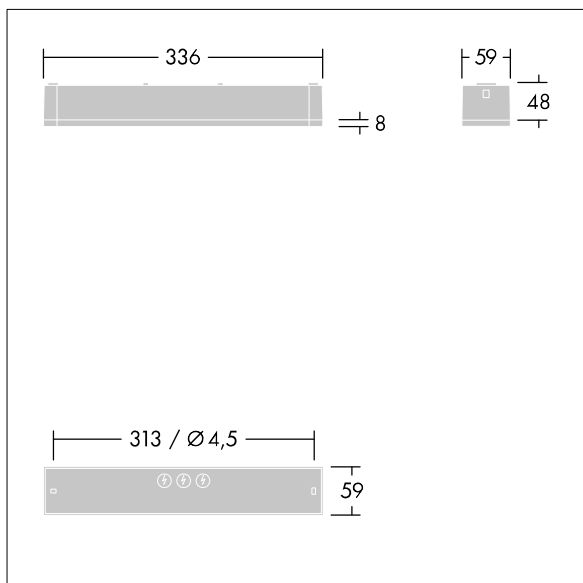

TLG_VOYO_M_ANTMS.wmf

All values marked with an * are rated values. Thorn uses tried and tested components from leading suppliers, however there may be isolated instances of technology-related failures of individual LEDs during the rated product lifetime. International standards set the tolerance in initial flux and connected load at $\pm 10\%$. Unless stated otherwise, the values apply to an ambient temperature of 25°C.

Thorn Lighting is constantly developing and improving its products. The right is reserved to change specifications without prior notification or public announcement.
© Thorn Lighting