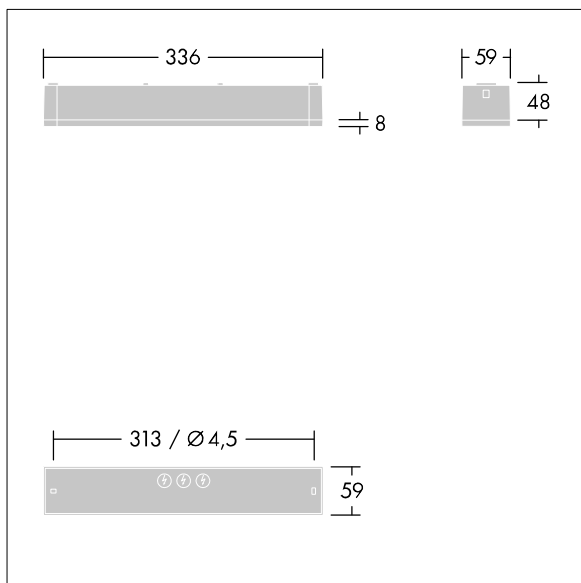

TLG_VOYO_M_ANTMS.wmf

All values marked with an * are rated values. Thorn uses tried and tested components from leading suppliers, however there may be isolated instances of technology-related failures of individual LEDs during the rated product lifetime. International standards set the tolerance in initial flux and connected load at $\pm 10\%$. Unless stated otherwise, the values apply to an ambient temperature of 25°C.

Thorn Lighting is constantly developing and improving its products. The right is reserved to change specifications without prior notification or public announcement.
© Thorn Lighting