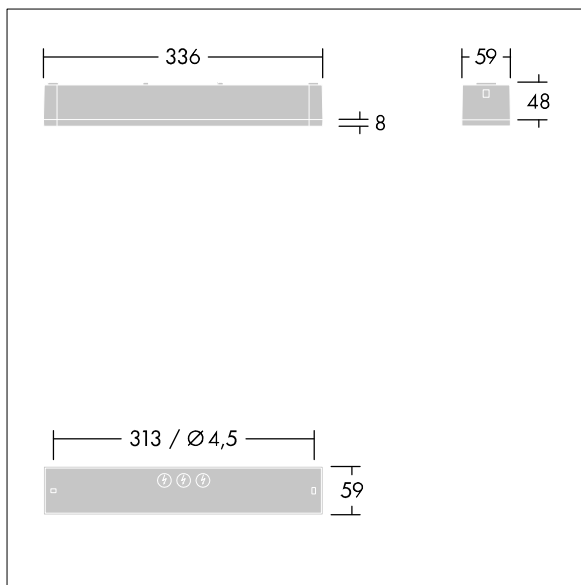

TLG_VOYO_M_ANTMS.wmf

All values marked with an * are rated values. Thorn uses tried and tested components from leading suppliers, however there may be isolated instances of technology-related failures of individual LEDs during the rated product lifetime. International standards set the tolerance in initial flux and connected load at $\pm 10\%$. Unless stated otherwise, the values apply to an ambient temperature of 25°C.

Thorn Lighting is constantly developing and improving its products. The right is reserved to change specifications without prior notification or public announcement.
© Thorn Lighting