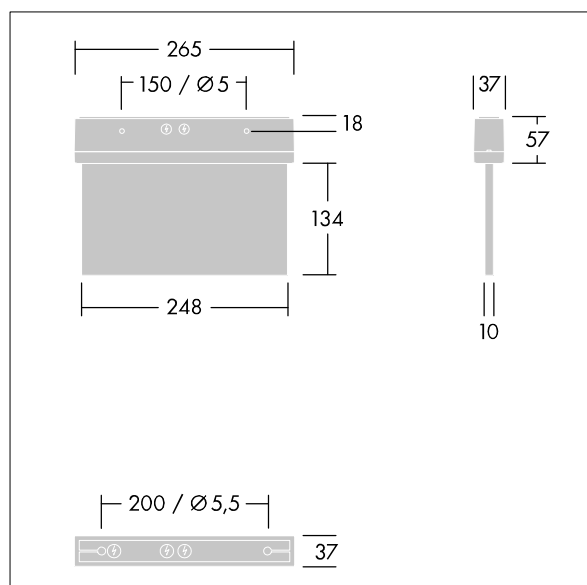

TLG_VYST_M_115MFS.wmf

All values marked with an * are rated values. Unless stated otherwise, the values apply to an ambient temperature of 25°C.

Thorn Lighting is constantly developing and improving its products. The right is reserved to change specifications without prior notification or public announcement.
© Thorn Lighting