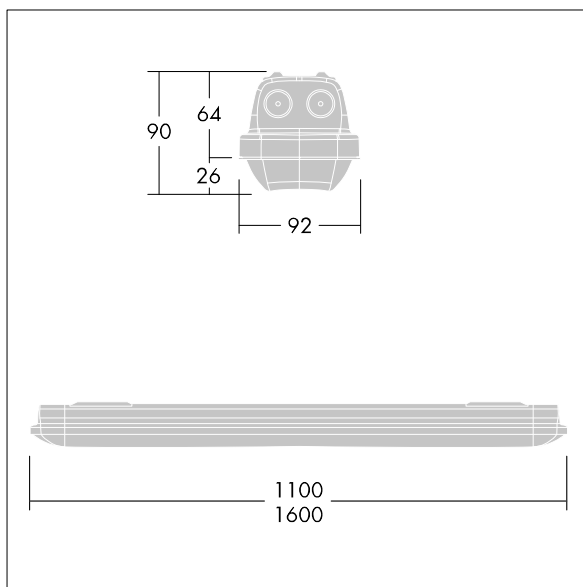

TLG_AQUP_M_LD1.wmf

All values marked with an * are rated values. Thorn uses tried and tested components from leading suppliers, however there may be isolated instances of technology-related failures of individual LEDs during the rated product lifetime. International standards set the tolerance in initial flux and connected load at $\pm 10\%$. Unless stated otherwise, the values apply to an ambient temperature of 25°C.

Thorn Lighting is constantly developing and improving its products. The right is reserved to change specifications without prior notification or public announcement.
© Thorn Lighting