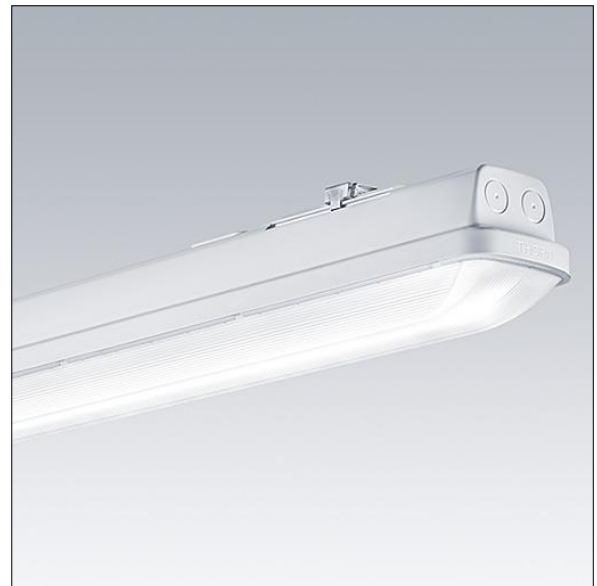

## Aquaforce Pro

An IP66, dust and moisture resistant LED luminaire. DALI/DSI dimmable DALI dimmable Luminaire with local battery supply for 3 h emergency lighting in maintained or non-maintained mode, with automatic test (auto-test) via the luminaire, optional central monitoring via DALI, display of luminaire status via status LED. With wide beam distribution. Class I electrical. Canopy: light grey polycarbonate. Diffuser: high transmission opal polycarbonate with refraction prisms. Patented snap-on mechanism EasyClick for clipless mounting of diffuser. For surface or suspended mounting. Quick-fix brackets supplied for surface mounting. Suitable for ceiling or wall (both vertically and horizontally). Approved for indoor use or in canopied outdoor areas (see installation instructions). Mounting kits for conduit, chain suspension and catenary suspension are available as accessories. ambient temperature: 0°C to +25°C. Complete with 4000K LED..

Note: please contact your consultant if you are planning to use the luminaire in environments with chemical pollutants, high or condensing humidity and major variations in temperature.

Dimensions: 1600 x 92 x 90 mm  
Luminaire input power: 47.9 W  
Luminaire luminous flux: 6370 lm  
Luminaire efficacy: 133 lm/W  
Weight: 2.5 kg