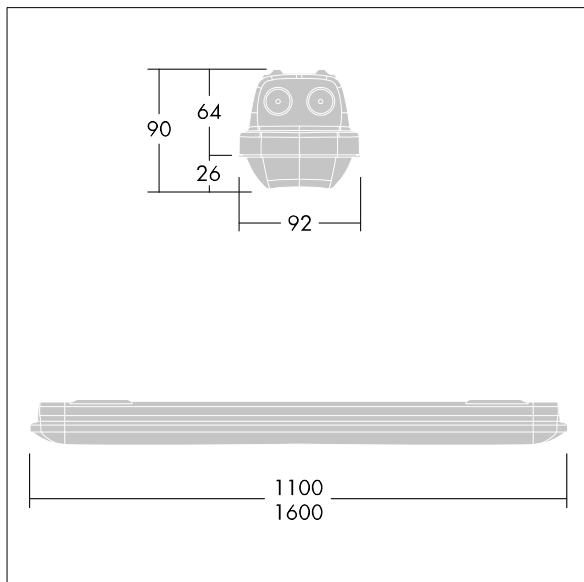

TLG_AQUP_M_LD1.wmf

All values marked with an * are rated values. Thorn uses tried and tested components from leading suppliers, however there may be isolated instances of technology-related failures of individual LEDs during the rated product lifetime. International standards set the tolerance in initial flux and connected load at $\pm 10\%$. Unless stated otherwise, the values apply to an ambient temperature of 25°C.

Thorn Lighting is constantly developing and improving its products. The right is reserved to change specifications without prior notification or public announcement.
© Thorn Lighting