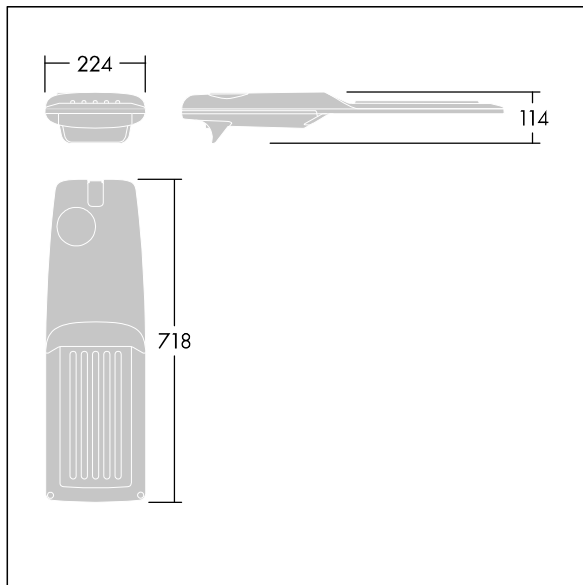

## Isaro Pro

A state of the art LED road lighting lantern (medium) with 48 LEDs driven at 700mA with Narrow Road optic. Programmable LED driver. Class II electrical, IP66, IK09. Housing: die-cast aluminium (EN AC-44300), powder coated textured anthracite (close to RAL7043). Spigot: die-cast aluminium (EN AC-44300), powder coated textured anthracite (close to RAL7043). Enclosure: 5mm thick glass. Fixings: stainless steel. Supplied with Ø60mm spigot adaptor which can be fitted for post-top (0°/5°/10°/15°/20° tilt) or side-entry (-15°/-10°/-5°/0°/5°/10°/15° tilt). Equipped with 50% power reduction circuit, effective 3 hours before and 5 hours after a calculated midnight. It can be deactivated at installation with an easily accessible internal switch. Complete with 4000K LED. Surge protection: 10kV single pulse common mode and 8kV multipulse common mode and 6kV multipulse differential mode. If permanent DALI system is connected, 6kV multipulse common and differential mode.

Dimensions: 718 x 224 x 114 mm  
Luminaire input power: 100 W  
Luminaire luminous flux: 15566 lm  
Luminaire efficacy: 156 lm/W  
Weight: 7.4 kg  
Scx: 0.066 m<sup>2</sup>

TLG\_ISRP\_F\_M\_PDB\_ANT.jpg