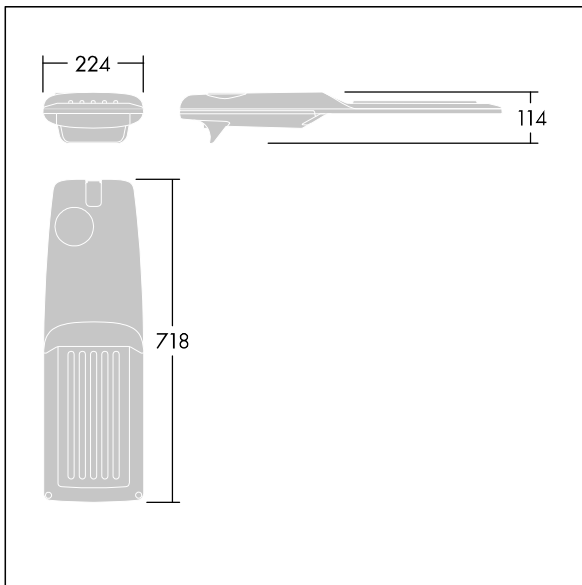

## Isaro Pro

A state of the art LED road lighting lantern (medium) with 60 LEDs driven at 350mA with Extra Wide Street optic. Programmable LED driver. Class II electrical, IP66, IK09. Housing: die-cast aluminium (EN AC-44300), powder coated textured anthracite (close to RAL7043). Spigot: die-cast aluminium (EN AC-44300), powder coated textured anthracite (close to RAL7043). Enclosure: 5mm thick glass. Fixings: stainless steel. Supplied with Ø60mm spigot adaptor which can be fitted for post-top (0°/5°/10°/15°/20° tilt) or side-entry (-15°/-10°/-5°/0°/5°/10°/15° tilt). Equipped with 50% power reduction circuit, effective 3 hours before and 5 hours after a calculated midnight. It can be deactivated at installation with an easily accessible internal switch. Complete with 4000K LED. Surge protection: 10kV single pulse common mode and 8kV multipulse common mode and 6kV multipulse differential mode. If permanent DALI system is connected, 6kV multipulse common and differential mode.

Dimensions: 718 x 224 x 114 mm  
Luminaire input power: 61.8 W  
Luminaire luminous flux: 10231 lm  
Luminaire efficacy: 166 lm/W  
Weight: 7.6 kg  
Scx: 0.066 m<sup>2</sup>

TLG\_ISRP\_F\_M\_PDB\_ANT.jpg