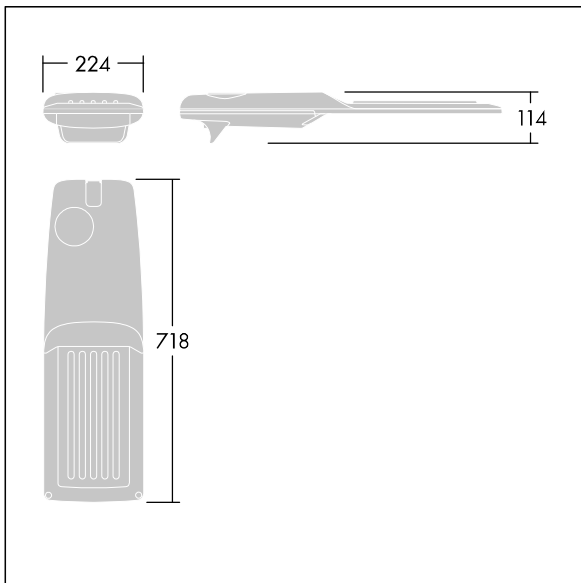

## Isaro Pro

A state of the art LED road lighting lantern (medium) with 60 LEDs driven at 500mA with Wide Street optic. Programmable LED driver. Class II electrical, IP66, IK09. Housing: die-cast aluminium (EN AC-44300), powder coated textured anthracite (close to RAL7043). Spigot: die-cast aluminium (EN AC-44300), powder coated textured anthracite (close to RAL7043). Enclosure: 5mm thick glass. Fixings: stainless steel. Supplied with Ø60mm spigot adaptor which can be fitted for post-top (0°/5°/10°/15°/20° tilt) or side-entry (-15°/-10°/-5°/0°/5°/10°/15° tilt). Equipped with 50% power reduction circuit, effective 3 hours before and 5 hours after a calculated midnight. It can be deactivated at installation with an easily accessible internal switch. Complete with 4000K LED. Surge protection: 10kV single pulse common mode and 8kV multipulse common mode and 6kV multipulse differential mode. If permanent DALI system is connected, 6kV multipulse common and differential mode.

Dimensions: 718 x 224 x 114 mm  
Luminaire input power: 88.8 W  
Luminaire luminous flux: 14287 lm  
Luminaire efficacy: 161 lm/W  
Weight: 7.6 kg  
Scx: 0.066 m<sup>2</sup>

TLG\_ISRP\_F\_M\_PDB\_ANT.jpg