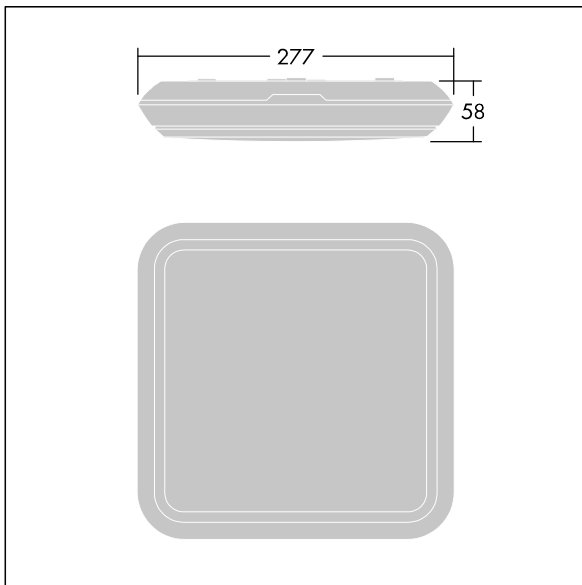

TLG_KATO_M_SQ_LDS.wmf

This product contains a light source of energy efficiency class C.

All values marked with an * are rated values. Thorn uses tried and tested components from leading suppliers, however there may be isolated instances of technology-related failures of individual LEDs during the rated product lifetime. International standards set the tolerance in initial flux and connected load at ±10%. Unless stated otherwise, the values apply to an ambient temperature of 25°C.

Thorn Lighting is constantly developing and improving its products. The right is reserved to change specifications without prior notification or public announcement.
© Thorn Lighting