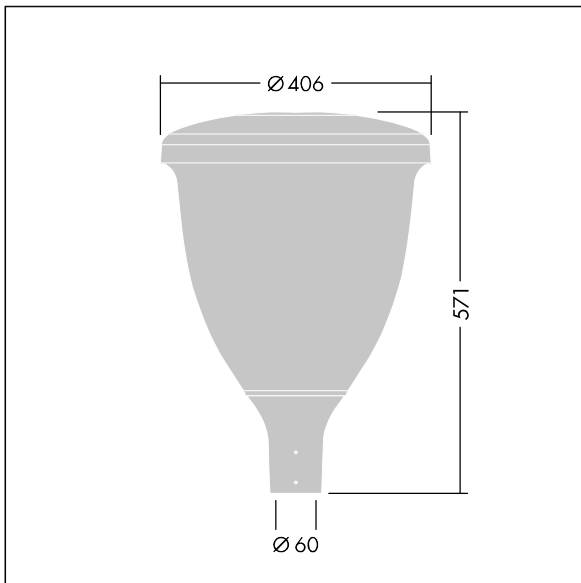

### Volupto

A smart, post top LED lantern with a Wide Street & Comfort distribution. Programmable LED driver with 12 LEDs driven at 350mA. Class II electrical, IP66, IK10. Canopy and base: corrosion resistant die-cast powder coated aluminium, finished textured anthracite (close to RAL7043). Enclosure: UV stabilised polycarbonate. Complete with 4000K LED. Pre-wired with 5m cable. Post top mounting to Ø60mm column.

Dimensions: Ø60/406 x 571 mm  
 Luminaire input power: 13.2 W  
 Luminaire luminous flux: 1977 lm  
 Luminaire efficacy: 150 lm/W  
 Weight: 7.42 kg  
 Scx: 0.143 m<sup>2</sup>

TLG\_VOLU\_F\_Side.jpg

TLG\_VOLU\_M\_60.wmf