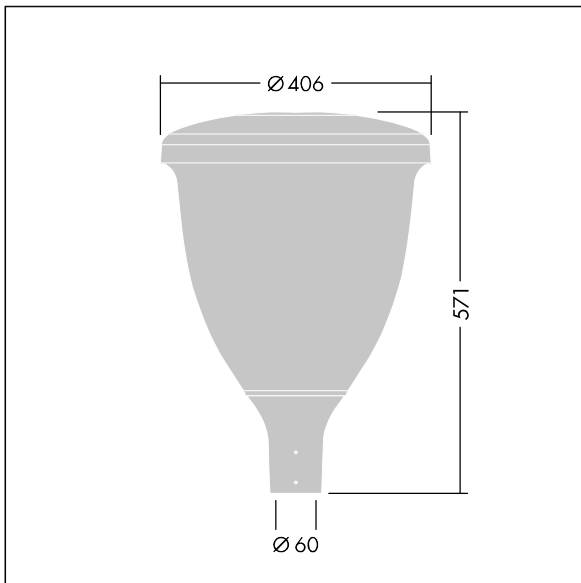

Volupto

A smart, post top LED lantern with a Wide Street & Comfort distribution. Programmable LED driver with 12 LEDs driven at 350mA. Class II electrical, IP66, IK10. Canopy and base: corrosion resistant die-cast powder coated aluminium, finished textured anthracite (close to RAL7043). Enclosure: UV stabilised polycarbonate. Complete with 4000K LED. Pre-wired with 5m cable. Post top mounting to Ø60mm column.

Dimensions: Ø60/406 x 571 mm
 Luminaire input power: 13.2 W
 Luminaire luminous flux: 1977 lm
 Luminaire efficacy: 150 lm/W
 Weight: 7.42 kg
 Scx: 0.143 m²

TLG_VOLU_F_Side.jpg

TLG_VOLU_M_60.wmf

This product contains a light source of energy efficiency class D.

Volupto

96631888 VO 12L35-740 SF WSC CL2 W5 T60 ANT

THORN