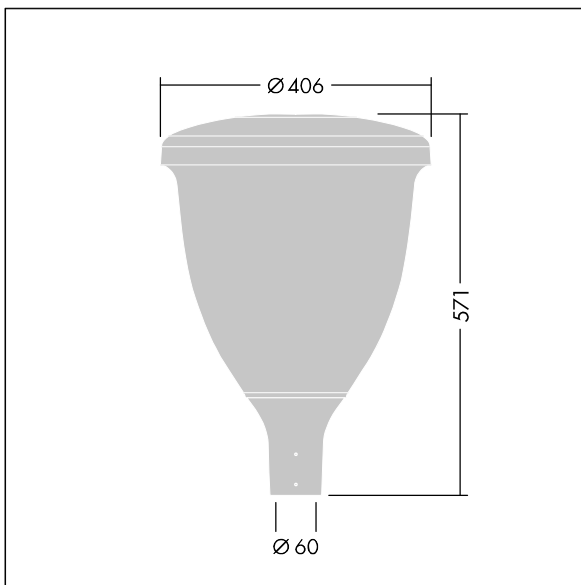

Volupto

A smart, post top LED lantern with a Wide Street & Comfort distribution. Programmable LED driver with 12 LEDs driven at 350mA. Class I electrical, IP66, IK10. Canopy and base: corrosion resistant die-cast powder coated aluminium, finished textured anthracite (close to RAL7043). Enclosure: UV stabilised polycarbonate. Complete with 4000K LED. Pre-wired with 5m cable. Post top mounting to Ø60mm column.

Dimensions: Ø60/406 x 571 mm
 Luminaire input power: 13.2 W
 Luminaire luminous flux: 1977 lm
 Luminaire efficacy: 150 lm/W
 Weight: 7.53 kg
 Scx: 0.143 m²

TLG_VOLU_F_Side.jpg

TLG_VOLU_M_60.wmf

This product contains a light source of energy efficiency class D.