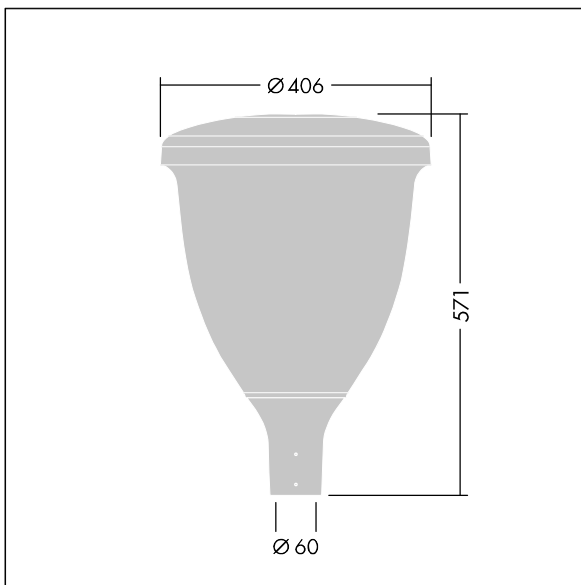

Volupto

A smart, post top LED lantern with a Wide Street & Comfort distribution. Programmable LED driver with 12 LEDs driven at 350mA. Class I electrical, IP66, IK10. Canopy and base: corrosion resistant die-cast powder coated aluminium, finished textured anthracite (close to RAL7043). Enclosure: UV stabilised polycarbonate. Complete with 4000K LED. Pre-wired with 5m cable. Post top mounting to Ø60mm column.

Dimensions: Ø60/406 x 571 mm
 Luminaire input power: 13.2 W
 Luminaire luminous flux: 1977 lm
 Luminaire efficacy: 150 lm/W
 Weight: 7.53 kg
 Scx: 0.143 m²

TLG_VOLU_F_Side.jpg

TLG_VOLU_M_60.wmf

This product contains a light source of energy efficiency class D.

Volupto

96631889 VO 12L35-740 SF WSC CL1 W5 T60 ANT

THORN