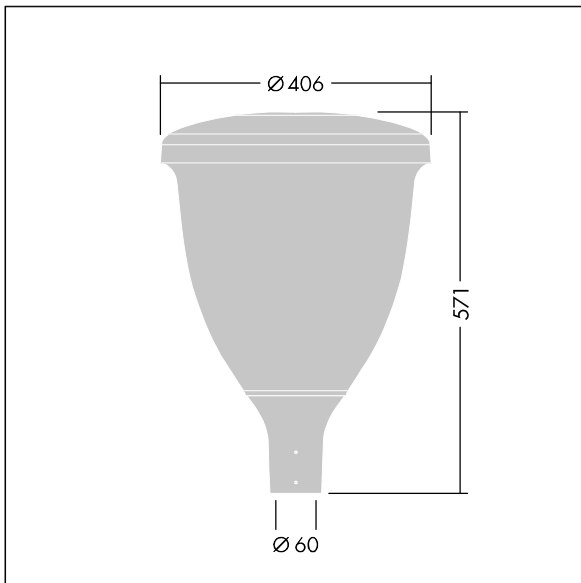

96631891 VO 12L50-740 SF WSC CL1 W5 T60 ANT

Volupto

A smart, post top LED lantern with a Wide Street & Comfort distribution. Programmable LED driver with 12 LEDs driven at 500mA. Class I electrical, IP66, IK10. Canopy and base: corrosion resistant die-cast powder coated aluminium, finished textured anthracite (close to RAL7043). Enclosure: UV stabilised polycarbonate. Complete with 4000K LED. Pre-wired with 5m cable. Post top mounting to Ø60mm column.

Dimensions: Ø60/406 x 571 mm
 Luminaire input power: 18.8 W
 Luminaire luminous flux: 2729 lm
 Luminaire efficacy: 145 lm/W
 Weight: 7.53 kg
 Scx: 0.143 m²

TLG_VOLU_F_Side.jpg

TLG_VOLU_M_60.wmf

This product contains a light source of energy efficiency class D.