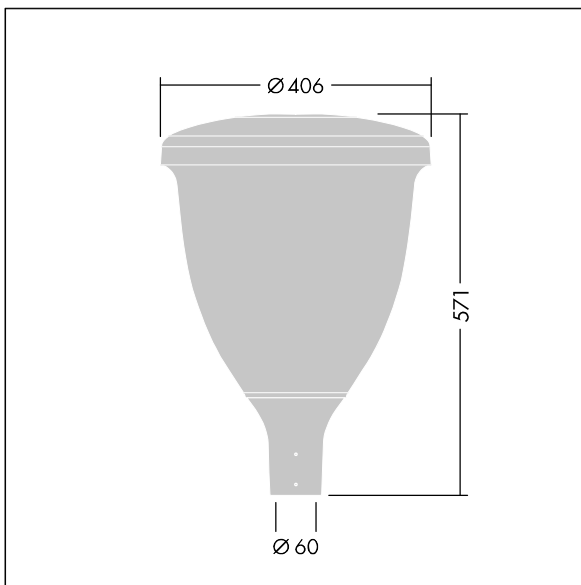

Volupto

A smart, post top LED lantern with a Wide Street & Comfort distribution. Programmable LED driver with 12 LEDs driven at 700mA. Class II electrical, IP66, IK10. Canopy and base: corrosion resistant die-cast powder coated aluminium, finished textured anthracite (close to RAL7043). Enclosure: UV stabilised polycarbonate. Complete with 4000K LED. Pre-wired with 5m cable. Post top mounting to Ø60mm column.

Dimensions: Ø60/406 x 571 mm
 Luminaire input power: 26.3 W
 Luminaire luminous flux: 3676 lm
 Luminaire efficacy: 140 lm/W
 Weight: 7.42 kg
 Scx: 0.143 m²

TLG_VOLU_F_Side.jpg

TLG_VOLU_M_60.wmf

This product contains a light source of energy efficiency class D.