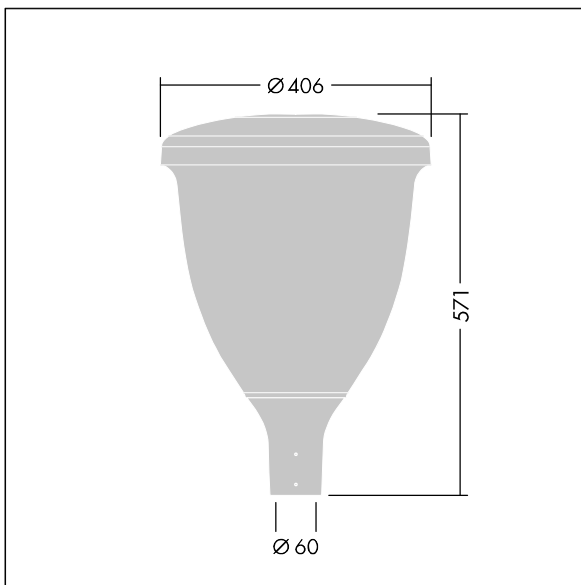

### Volupto

A smart, post top LED lantern with a Wide Street & Comfort distribution. Programmable LED driver with 12 LEDs driven at 700mA. Class II electrical, IP66, IK10. Canopy and base: corrosion resistant die-cast powder coated aluminium, finished textured anthracite (close to RAL7043). Enclosure: UV stabilised polycarbonate. Complete with 4000K LED. Pre-wired with 5m cable. Post top mounting to Ø60mm column.

Dimensions: Ø60/406 x 571 mm  
 Luminaire input power: 26.3 W  
 Luminaire luminous flux: 3676 lm  
 Luminaire efficacy: 140 lm/W  
 Weight: 7.42 kg  
 Scx: 0.143 m<sup>2</sup>

TLG\_VOLU\_F\_Side.jpg

TLG\_VOLU\_M\_60.wmf

**Volupto**

**96631892 VO 12L70-740 SF WSC CL2 W5 T60 ANT**

**THORN**