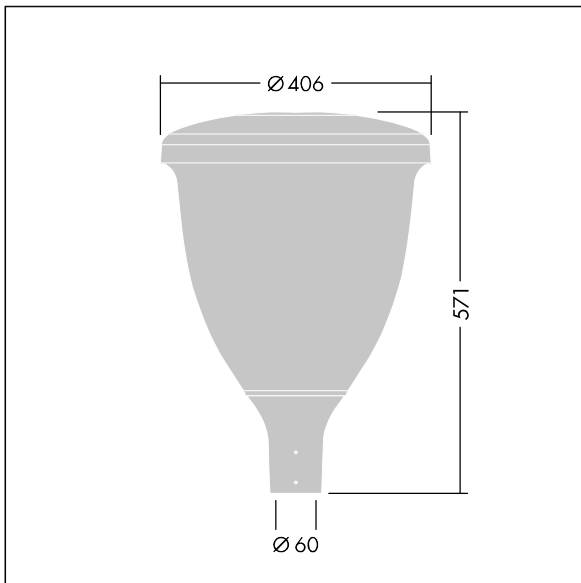

96631893 VO 12L70-740 SF WSC CL1 W5 T60 ANT

Volupto

A smart, post top LED lantern with a Wide Street & Comfort distribution. Programmable LED driver with 12 LEDs driven at 700mA. Class I electrical, IP66, IK10. Canopy and base: corrosion resistant die-cast powder coated aluminium, finished textured anthracite (close to RAL7043). Enclosure: UV stabilised polycarbonate. Complete with 4000K LED. Pre-wired with 5m cable. Post top mounting to Ø60mm column.

Dimensions: Ø60/406 x 571 mm
 Luminaire input power: 26.3 W
 Luminaire luminous flux: 3676 lm
 Luminaire efficacy: 140 lm/W
 Weight: 7.53 kg
 Scx: 0.143 m²

TLG_VOLU_F_Side.jpg

TLG_VOLU_M_60.wmf

This product contains a light source of energy efficiency class D.