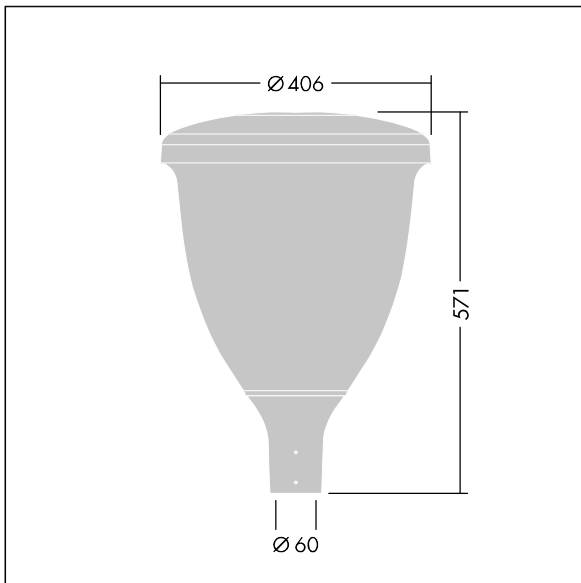

96631893 VO 12L70-740 SF WSC CL1 W5 T60 ANT

Volupto

A smart, post top LED lantern with a Wide Street & Comfort distribution. Programmable LED driver with 12 LEDs driven at 700mA. Class I electrical, IP66, IK10. Canopy and base: corrosion resistant die-cast powder coated aluminium, finished textured anthracite (close to RAL7043). Enclosure: UV stabilised polycarbonate. Complete with 4000K LED. Pre-wired with 5m cable. Post top mounting to Ø60mm column.

Dimensions: Ø60/406 x 571 mm
 Luminaire input power: 26.3 W
 Luminaire luminous flux: 3676 lm
 Luminaire efficacy: 140 lm/W
 Weight: 7.53 kg
 Scx: 0.143 m²

TLG_VOLU_F_Side.jpg

TLG_VOLU_M_60.wmf

This product contains a light source of energy efficiency class D.

Volupto

96631893 VO 12L70-740 SF WSC CL1 W5 T60 ANT

THORN