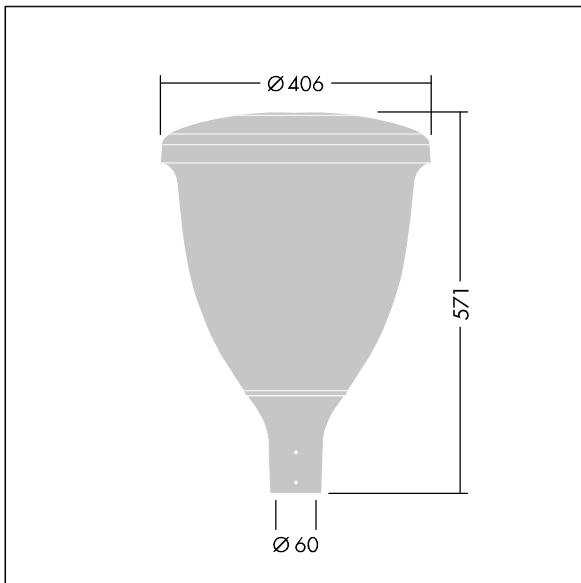

Volupto

A smart, post top LED lantern with a Wide Street & Comfort distribution. Programmable LED driver with 12 LEDs driven at 1,05A. Class II electrical, IP66, IK10. Canopy and base: corrosion resistant die-cast powder coated aluminium, finished textured anthracite (close to RAL7043). Enclosure: UV stabilised polycarbonate. Complete with 4000K LED. Pre-wired with 5m cable. Post top mounting to Ø60mm column.

Dimensions: Ø60/406 x 571 mm
 Luminaire input power: 40.3 W
 Luminaire luminous flux: 5181 lm
 Luminaire efficacy: 129 lm/W
 Weight: 7.42 kg
 Scx: 0.143 m²

TLG_VOLU_F_Side.jpg

TLG_VOLU_M_60.wmf

This product contains a light source of energy efficiency class D.