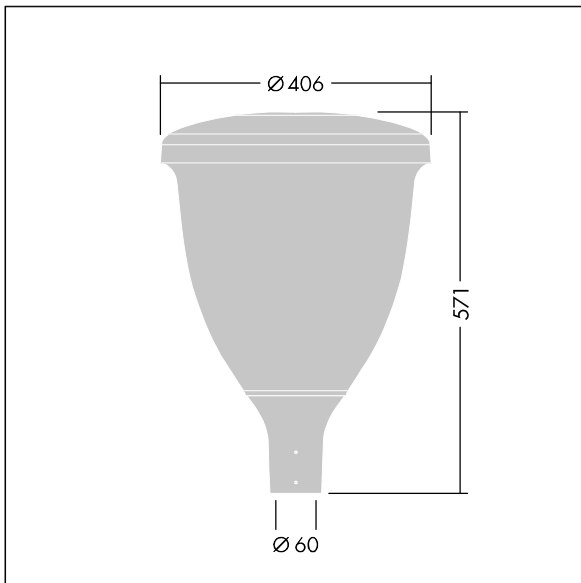

96631894 VO 12L105-740 SF WSC CL2 W5 T60 ANT

Volupto

A smart, post top LED lantern with a Wide Street & Comfort distribution. Programmable LED driver with 12 LEDs driven at 1,05A. Class II electrical, IP66, IK10. Canopy and base: corrosion resistant die-cast powder coated aluminium, finished textured anthracite (close to RAL7043). Enclosure: UV stabilised polycarbonate. Complete with 4000K LED. Pre-wired with 5m cable. Post top mounting to Ø60mm column.

Dimensions: Ø60/406 x 571 mm
 Luminaire input power: 40.3 W
 Luminaire luminous flux: 5181 lm
 Luminaire efficacy: 129 lm/W
 Weight: 7.42 kg
 Scx: 0.143 m²

TLG_VOLU_F_Side.jpg

TLG_VOLU_M_60.wmf

This product contains a light source of energy efficiency class D.

Volupto

96631894 VO 12L105-740 SF WSC CL2 W5 T60 ANT

THORN