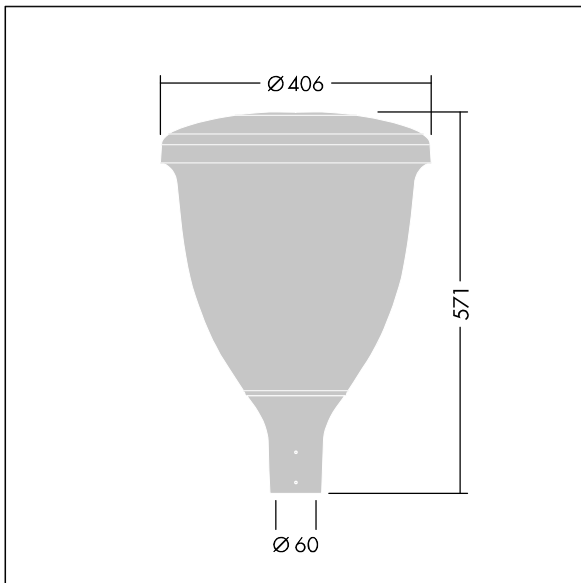

96631895 VO 12L105-740 SF WSC CL1 W5 T60 ANT

Volupto

A smart, post top LED lantern with a Wide Street & Comfort distribution. Programmable LED driver with 12 LEDs driven at 1,05A. Class I electrical, IP66, IK10. Canopy and base: corrosion resistant die-cast powder coated aluminium, finished textured anthracite (close to RAL7043). Enclosure: UV stabilised polycarbonate. Complete with 4000K LED. Pre-wired with 5m cable. Post top mounting to Ø60mm column.

Dimensions: Ø60/406 x 571 mm
 Luminaire input power: 40.3 W
 Luminaire luminous flux: 5181 lm
 Luminaire efficacy: 129 lm/W
 Weight: 7.53 kg
 Scx: 0.143 m²

TLG_VOLU_F_Side.jpg

TLG_VOLU_M_60.wmf

This product contains a light source of energy efficiency class D.